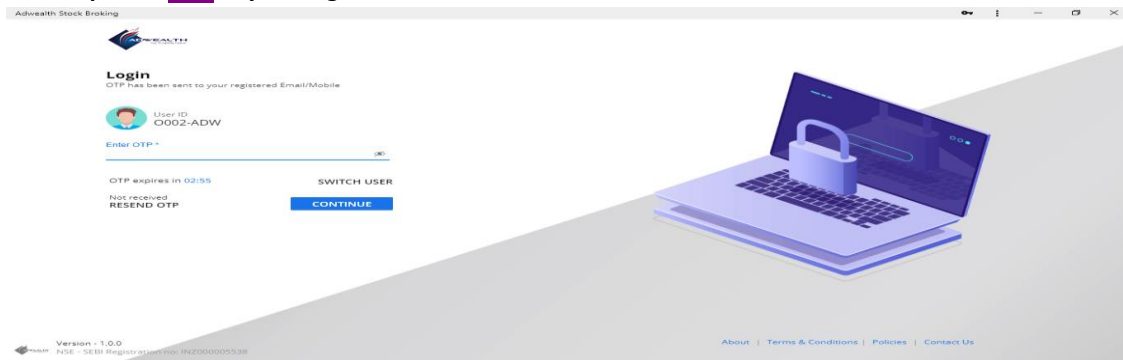

## Web & Mobile Application Installation Guideline

- **Double Click**  Chrome icon (<https://www.adwealthgroup.com>)

- **Click / Touch n go Login** **Online Trading**

- **Haven't installed yet?** **INSTALL**

- **Login** Enter your User ID & Password (Ex. user id: Z001-ADW / pw-\*\*\*\*\*)

- **Last step send OTP** in your registered Mobile Number

- **LOGIN** or trading platform